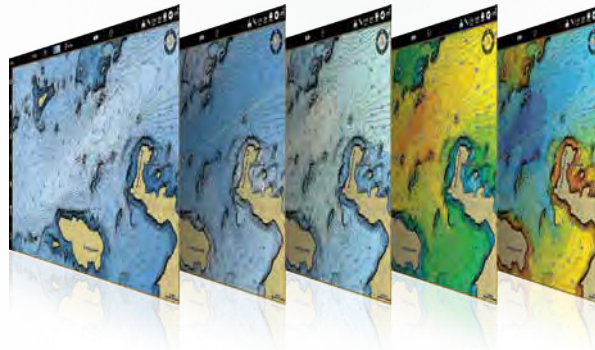

NEW

LAKEMASTER

WITH VX TECHNOLOGY

TREASURE HUNTING STARTS WITH A GOOD MAP.

No matter where the journey takes you, only Humminbird gives you access to the detail and one-of-a-kind features of LakeMaster and LakeMaster Premium charts, providing you the information and accuracy needed to eliminate unproductive water and find prized fishing spots faster. Now with VX Technology standard, these optional charts will help you seize every moment on the water.

SMARTSTRIKE BUILT-IN

SmartStrike is your digital fishing guide, letting you predict where the fish will be next. Now built into LakeMaster and LakeMaster Premium cards, SmartStrike allows you to enter search parameters like season, time of day, temperature and targeted fish species to create custom charts that highlight areas of the map where fish are most likely to be biting. It's like having your own fishing guide with decades of experience in the boat with you.

THREE CHART PRESETS

Simple and easy to change between your own custom view settings.

DEPTH HIGHLIGHT

Highlight up to four depth ranges so you can target productive water and stay on the fish.

SHALLOW WATER HIGHLIGHT

Red shading highlights shallow water areas on an adjustable range from 0 to 60 feet.

WATER LEVEL OFFSET

Synchronize the depth contours and shorelines of your LakeMaster charts with actual water levels of lakes, reservoirs and rivers.