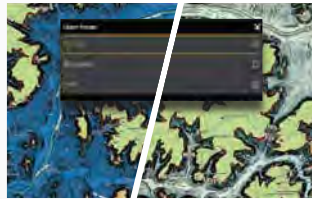

SMARTSTRIKE BUILT-IN

SmartStrike is your digital fishing guide, letting you predict where the fish will be next. Now built into LakeMaster and LakeMaster Premium cards, SmartStrike allows you to enter search parameters like season, time of day, temperature and targeted fish species to create custom charts that highlight areas of the map where fish are most likely to be biting. It's like having your own fishing guide with decades of experience in the boat with you.

THREE CHART PRESETS

Simple and easy to change between your own custom view settings.

DEPTH HIGHLIGHT

Highlight up to four depth ranges so you can target productive water and stay on the fish.

SHALLOW WATER HIGHLIGHT

Red shading highlights shallow water areas on an adjustable range from 0 to 60 feet.

WATER LEVEL OFFSET

Synchronize the depth contours and shorelines of your LakeMaster charts with actual water levels of lakes, reservoirs and rivers.