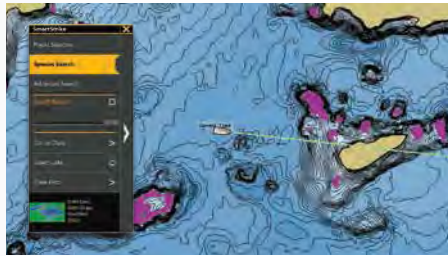

NEW

LAKEMASTER

WITH VX TECHNOLOGY

TREASURE HUNTING STARTS WITH A GOOD MAP.

No matter where the journey takes you, only Humminbird gives you access to the detail and one-of-a-kind features of LakeMaster and LakeMaster Premium charts, providing you the information and accuracy needed to eliminate unproductive water and find prized fishing spots faster. Now with VX Technology standard, these optional charts will help you seize every moment on the water.

SMARTSTRIKE BUILT-IN

SmartStrike is your digital fishing guide, letting you predict where the fish will be next. Now built into LakeMaster and LakeMaster Premium cards, SmartStrike allows you to enter search parameters like season, time of day, temperature and targeted fish species to create custom charts that highlight areas of the map where fish are most likely to be biting. It's like having your own fishing guide with decades of experience in the boat with you.

THREE CHART PRESETS

Simple and easy to change between your own custom view settings.

DEPTH HIGHLIGHT

Highlight up to four depth ranges so you can target productive water and stay on the fish.

SHALLOW WATER HIGHLIGHT

Red shading highlights shallow water areas on an adjustable range from 0 to 60 feet.

WATER LEVEL OFFSET

Synchronize the depth contours and shorelines of your LakeMaster charts with actual water levels of lakes, reservoirs and rivers.