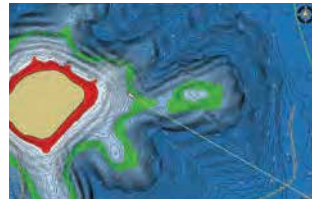

NEW

LAKEMASTER

WITH VX TECHNOLOGY

TREASURE HUNTING STARTS WITH A GOOD MAP.

No matter where the journey takes you, only Humminbird gives you access to the detail and one-of-a-kind features of LakeMaster and LakeMaster Premium charts, providing you the information and accuracy needed to eliminate unproductive water and find prized fishing spots faster. Now with VX Technology standard, these optional charts will help you seize every moment on the water.

SMARTSTRIKE BUILT-IN

SmartStrike is your digital fishing guide, letting you predict where the fish will be next. Now built into LakeMaster and LakeMaster Premium cards, SmartStrike allows you to enter search parameters like season, time of day, temperature and targeted fish species to create custom charts that highlight areas of the map where fish are most likely to be biting. It's like having your own fishing guide with decades of experience in the boat with you.

THREE CHART PRESETS

Simple and easy to change between your own custom view settings.

DEPTH HIGHLIGHT

Highlight up to four depth ranges so you can target productive water and stay on the fish.

SHALLOW WATER HIGHLIGHT

Red shading highlights shallow water areas on an adjustable range from 0 to 60 feet.

WATER LEVEL OFFSET

Synchronize the depth contours and shorelines of your LakeMaster charts with actual water levels of lakes, reservoirs and rivers.