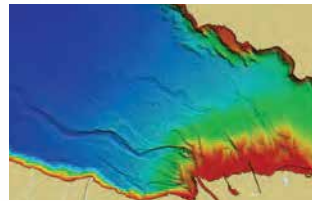

THREE CHART PRESETS

Simple and easy to change between your own custom view settings.

DEPTH HIGHLIGHT

Highlight up to four depth ranges so you can target productive water and stay on the fish.

SHALLOW WATER HIGHLIGHT

Red shading highlights shallow water areas on an adjustable range from 0 to 60 feet.

WATER LEVEL OFFSET

Synchronize the depth contours and shorelines of your LakeMaster charts with actual water levels of lakes, reservoirs and rivers.

2D SHADED RELIEF

Quickly identify fish holding areas with 2D shaded relief, which make bottom detail and depth changes easy to spot.

AERIAL IMAGERY

Navigate confidently and find new fishing spots with the help of aerial imagery.